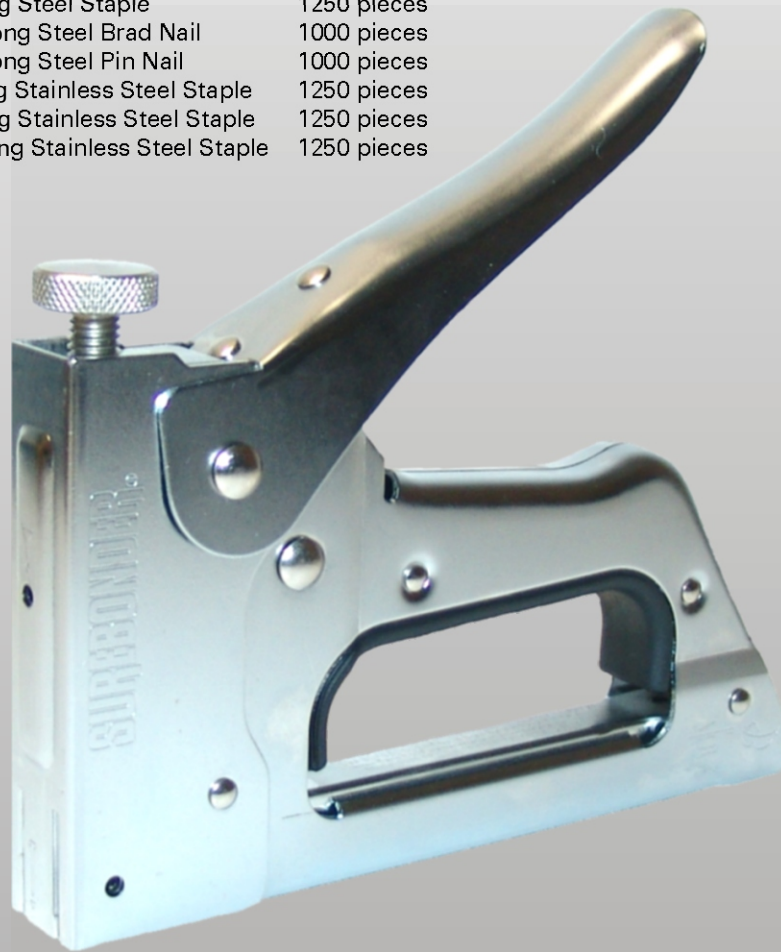

5685

Power Driver

Heavy Duty Staple Gun

Staples Heavy Duty

Staple #	Stock#	Description	Quantity
#4	55916	9/16" long Steel Staple	1250 pieces
#4	55012	1/2" long Steel Staple	1250 pieces
#4	55038	3/8" long Steel Staple	1250 pieces
#4	55516	5/16" long Steel Staple	1250 pieces
#4	55014	1/4" long Steel Staple	1250 pieces
#8	66916	9/16" Long Steel Brad Nail	1000 pieces
#9	66116	9/16" Long Steel Pin Nail	1000 pieces
#4	88012	1/2" long Stainless Steel Staple	1250 pieces
#4	88038	3/8" long Stainless Steel Staple	1250 pieces
#4	88516	5/16" long Stainless Steel Staple	1250 pieces

#5685 Power Driver Heavy Duty Staple Gun

A heavy duty professional staple gun. Adjustable power, easy squeeze design and contractor grade. Use Surebonder® #4, or Arrow T50® heavy duty staples, #8 brad nails and #9 pin nails. Staple head pivots for easy jam clearing.